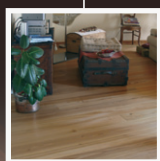

Dřevěné podlahy | Wood floors

Feltrinlegno

Kreativní kolekce italských dřevěných podlah **Feltrinlegno** představuje spojení citu pro živý materiál s nejmodernějšími výrobními technologiemi a postupy.

Díky velkému výběru barev a jedinečnému charakteru dřeva mohou být tyto podlahy použity v interiérech různých stylů.

Creative collection of Italian wood floors **Feltrinlegno** presents the connection of a sense for vital material with the state-of-the-art manufacturing technologies and progresses.

Due to a wide choice of colours and the unique character of wood these floors can be used in the interiors of different styles.