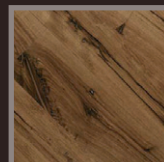

Creative collection of Italian wood floors **Feltrinlegno** presents the connection of a sense for vital material with the state-of-the-art manufacturing technologies and progresses.

Due to a wide choice of colours and the unique character of wood these floors can be used in the interiors of different styles.

# Feltrinlegno

## Antique

Kolekce  
Antique  
—  
Antique  
Collection

Numidia  
Dub  
Oak

Tessalia  
Dub  
Oak