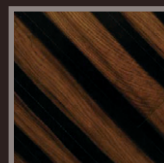

Mauretania
Dub
Oak