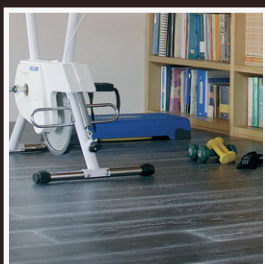

Epoque

Kolekce
Epoque
—
Epoque
Collection